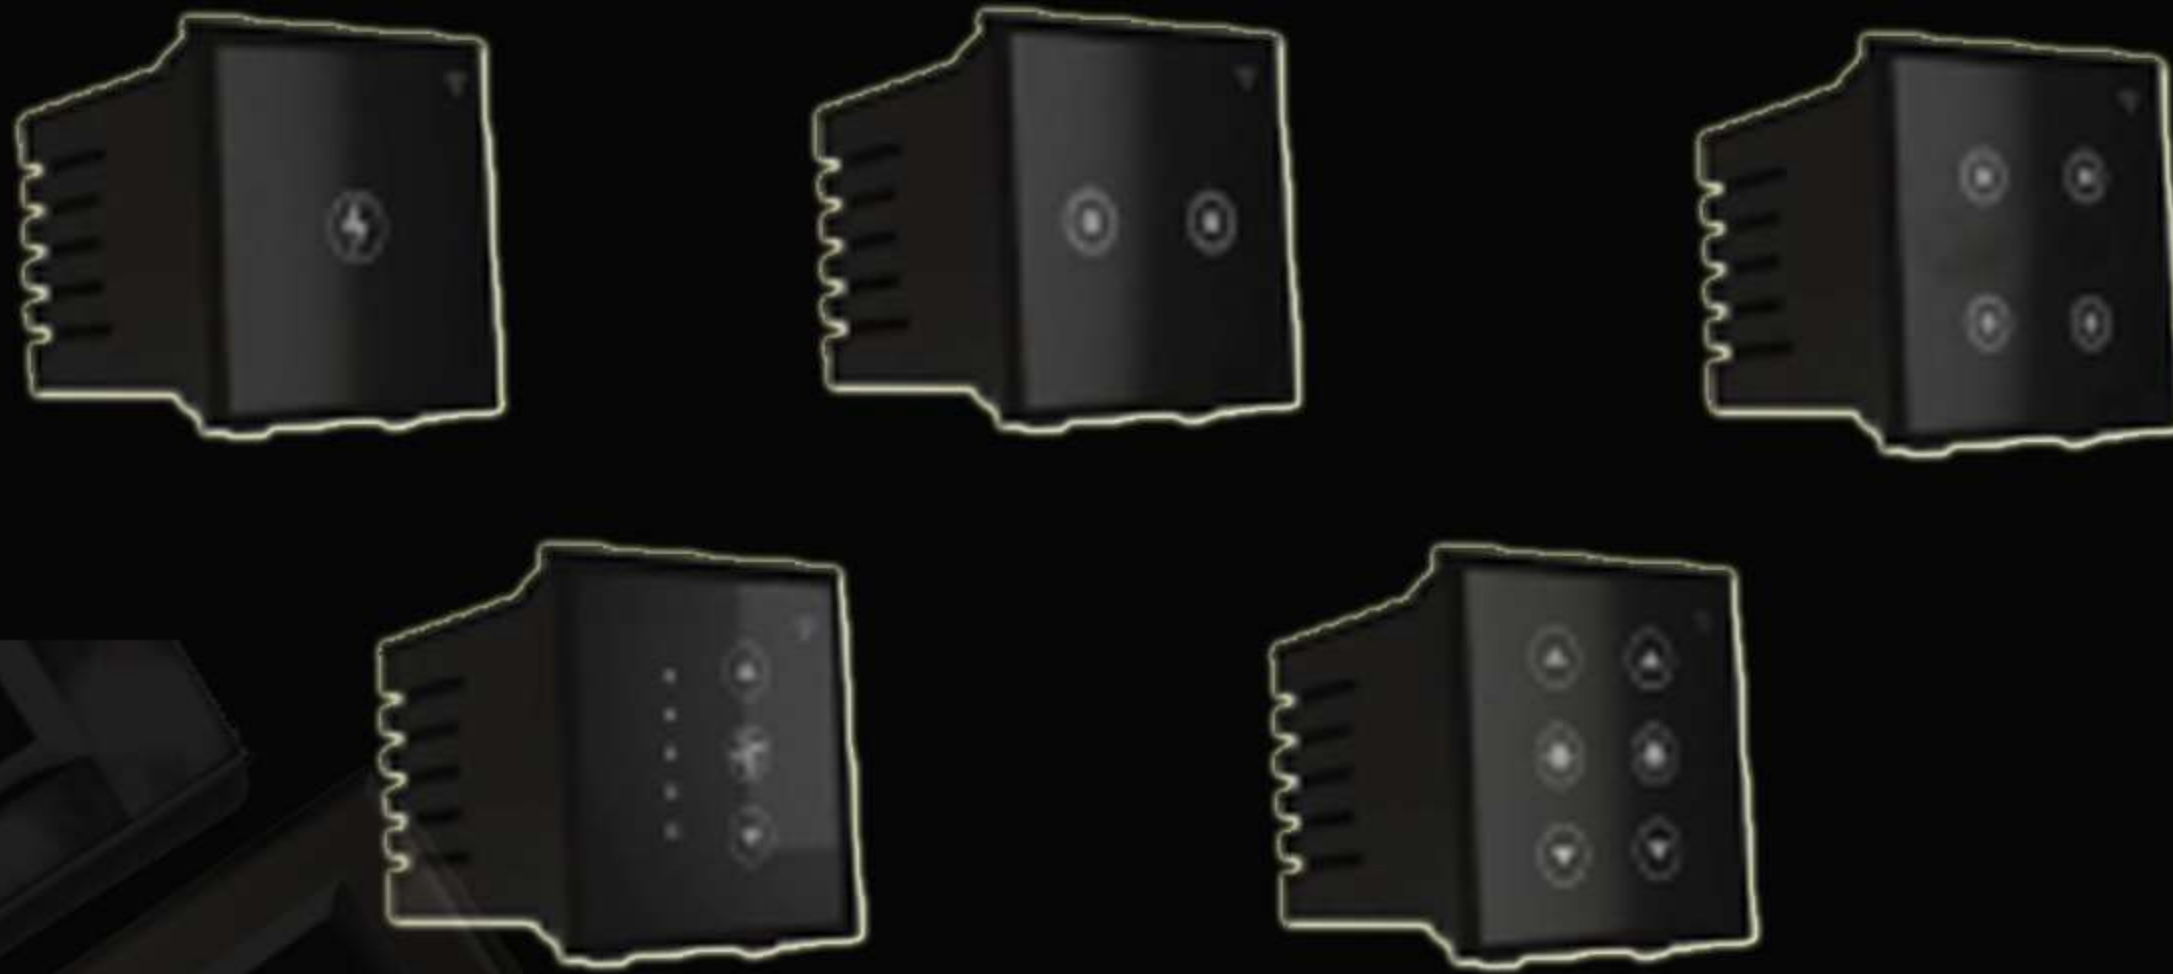

Glass Panel Touch Switches

Glass panel touch switches can be installed at any wall of your place for controlling every appliance in its surrounding. Based on smart touch technology, a smooth tap on it would lead to turn on/off of the appliance associated with it. Equipped with backlight, constant color output on glass panel touch switches would indicate on/off condition