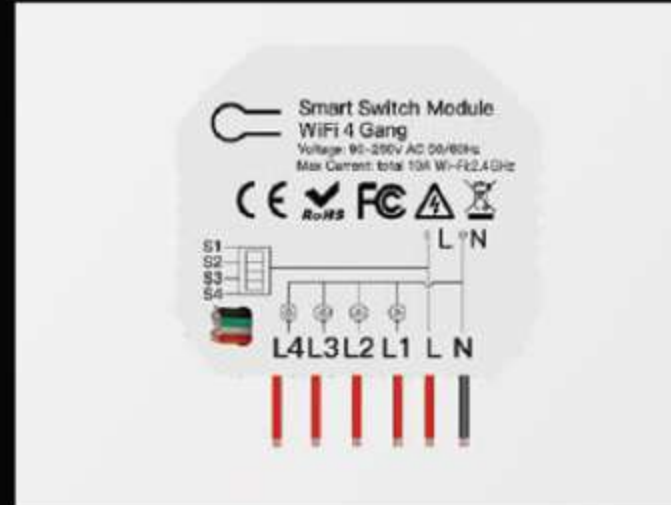

Product Summary