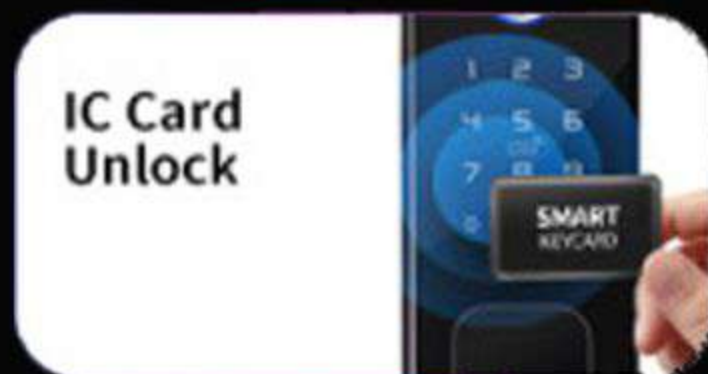

Smart Door Lock