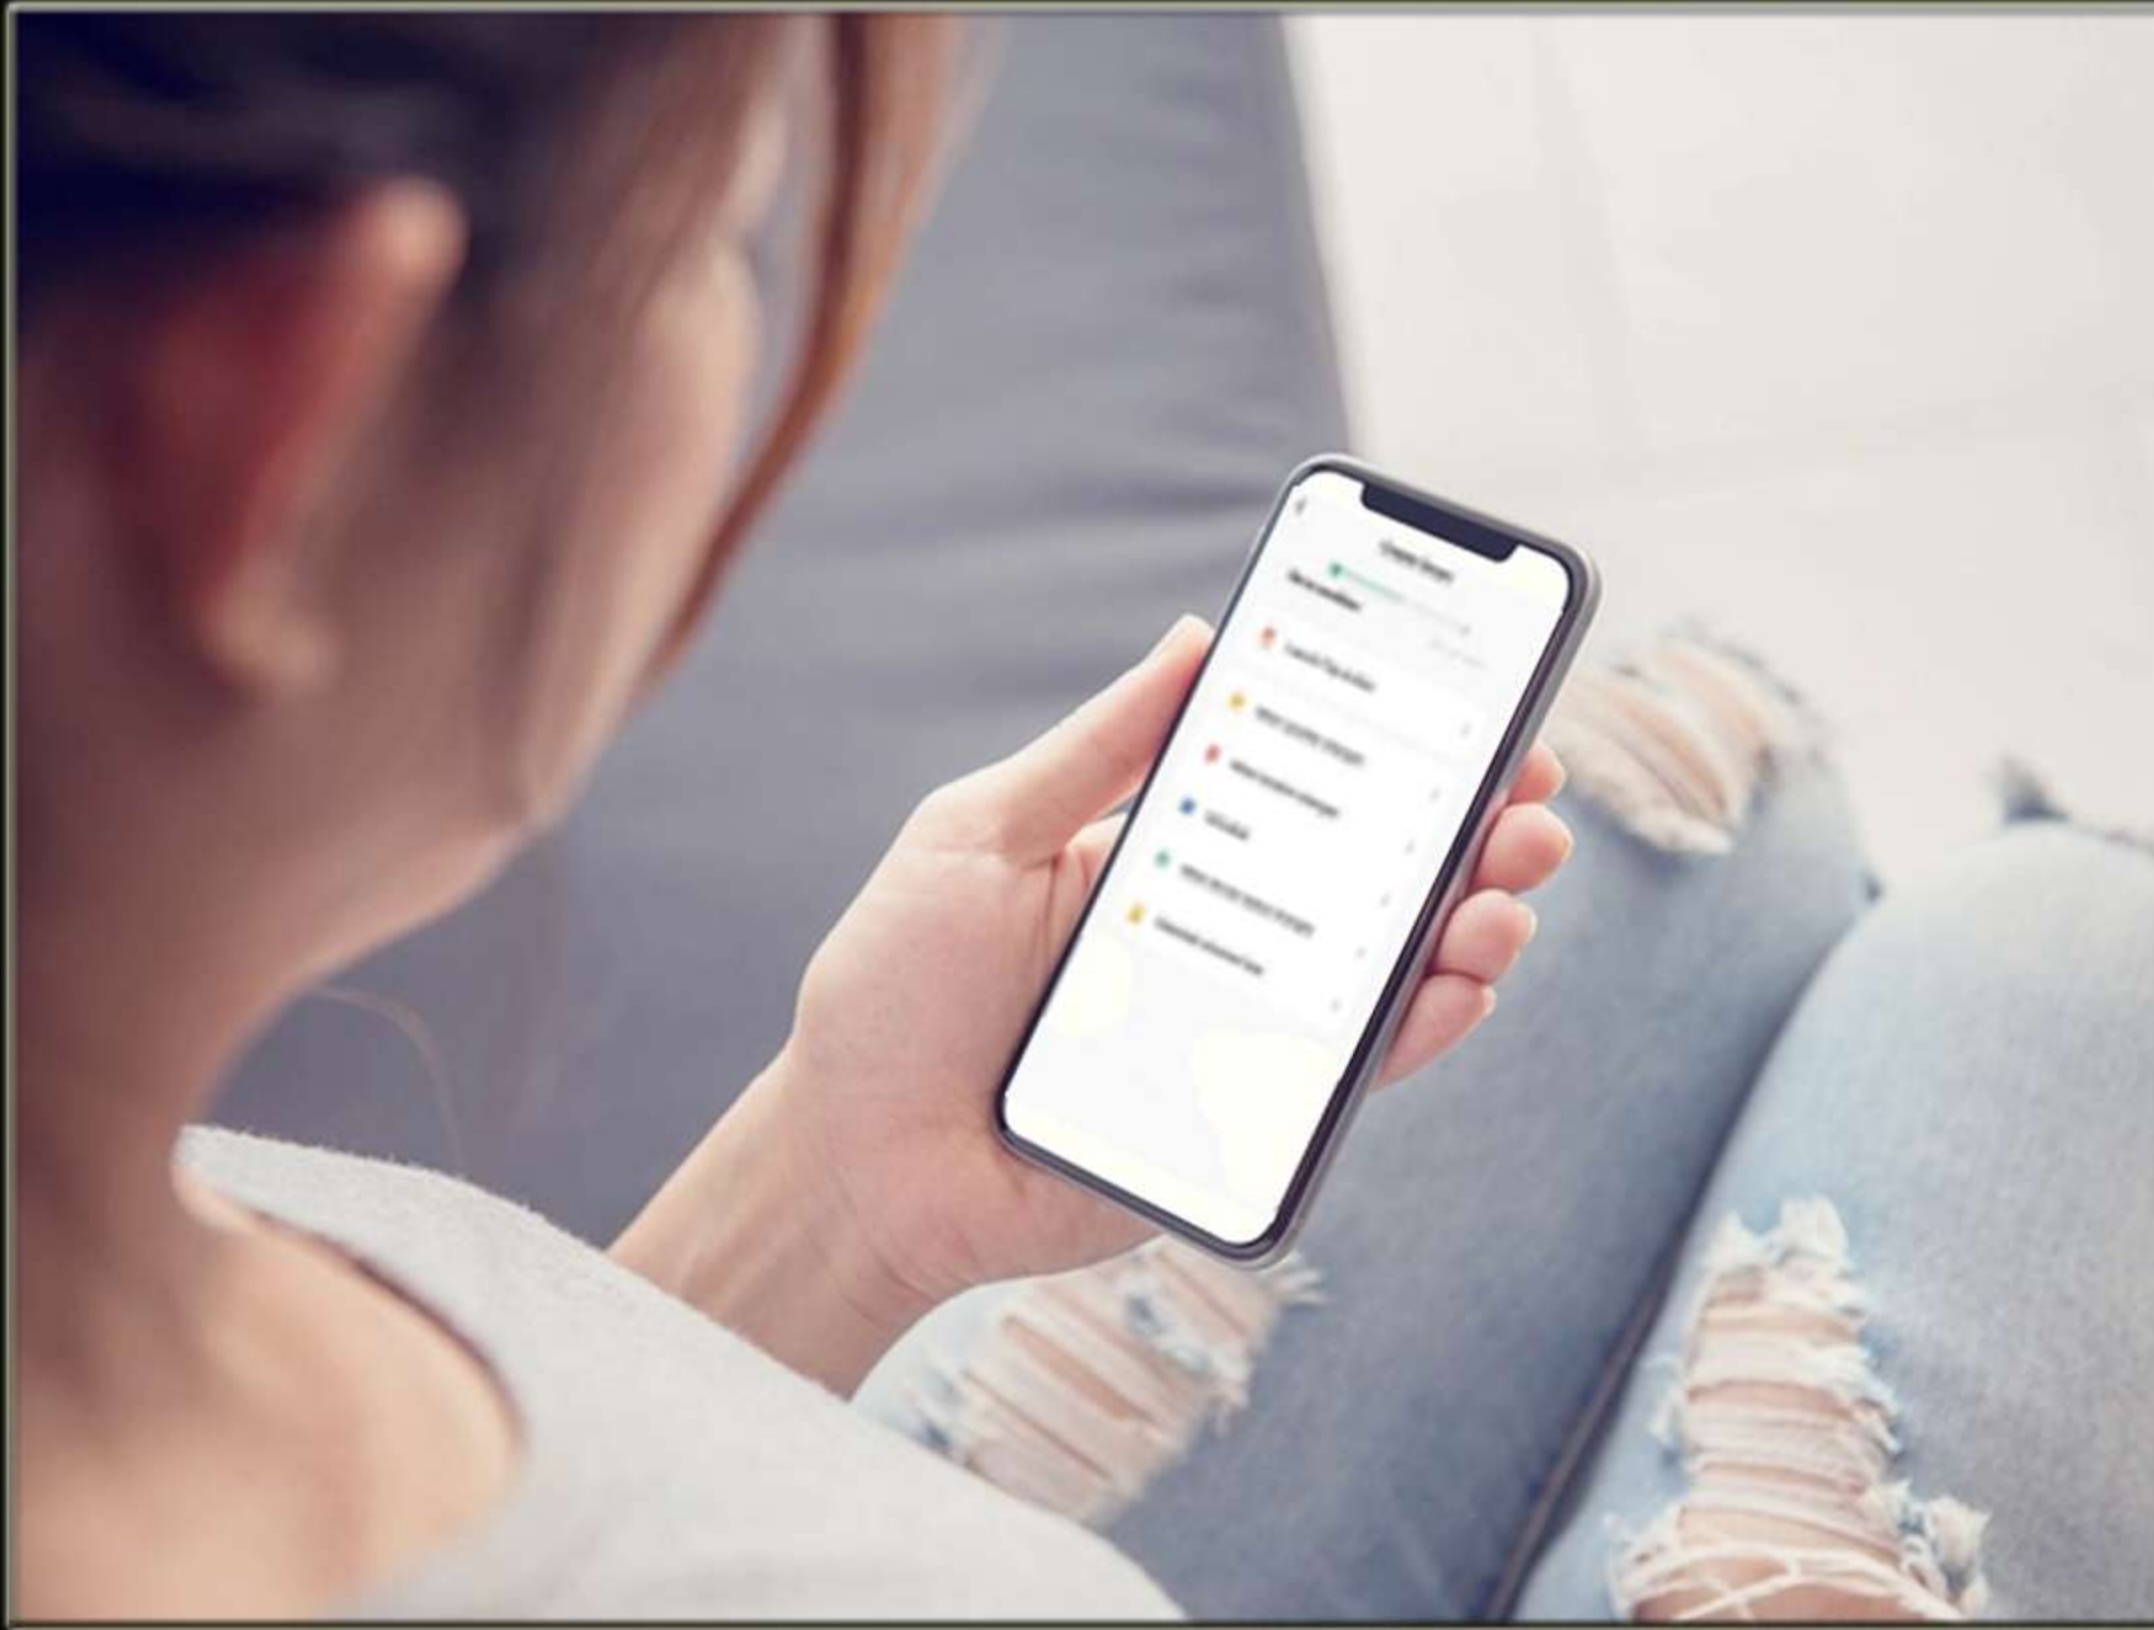

SWITCHES &
CONTROL

SMART
LIGHTING

SECURITY &
SURVEILLANCE

SMART
SENSORS

AIT Smart Automation Mobile Application

One App, Multiple Controls

Smart Control

Create your own intelligent scenarios

Enjoy the smart life together with your family

Customize your Home Autoation

Unneed the need of turning on the switch at your place at 6 pm daily when you get home.

Schedule your AIT's Smart switch for your smartphone according to your routine.

All the products of AIT are linked with mobile application. This integration allows every user to monitor the reports sent by AIT's Smart Devices and take appropriate action via his or her smartphone, Mobile application is the epicenter of control for all our products. So, any time you wish to monitor or control any of your devices, all you need to do is open your Mobile Application and its one tap away.