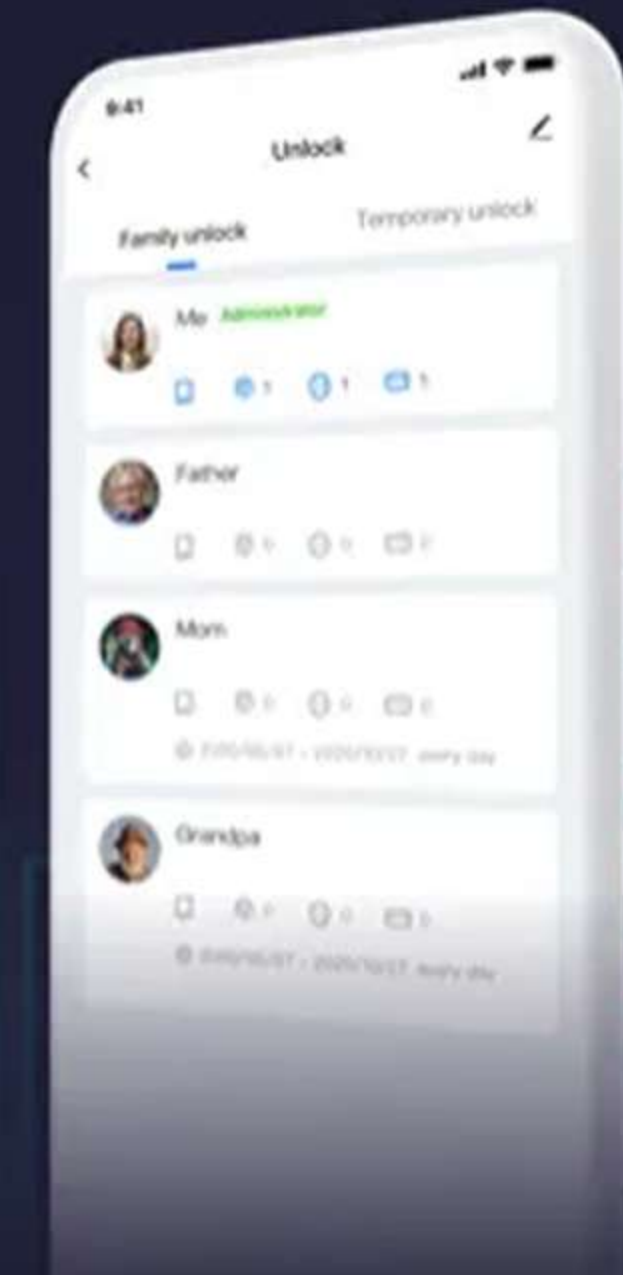

SWITCHES &
CONTROL

SMART
LIGHTING

SECURITY &
SURVEILLANCE

SMART
SENSORS

AIT Smart Automation Mobile Application

One App, Multiple Controls

Smart Control

Create your own intelligent scenarios

Enjoy the smart life together with your family

Customize your Home Autoation

Unneed the need of turning on the switch at your place at 6 pm daily when you get home.

Schedule your AIT's Smart switch for your smartphone according to your routine.

All the products of AIT are linked with mobile application. This integration allows every user to monitor the reports sent by AIT's Smart Devices and take appropriate action via his or her smartphone, Mobile application is the epicenter of control for all our products. So, any time you wish to monitor or control any of your devices, all you need to do is open your Mobile Application and its one tap away.

Glass Panel Touch Switches

Glass panel touch switches can be installed at any wall of your place for controlling every appliance in its surrounding. Based on smart touch technology, a smooth tap on it would lead to turn on/off of the appliance associated with it. Equipped with backlight, constant color output on glass panel touch switches would indicate on/off condition