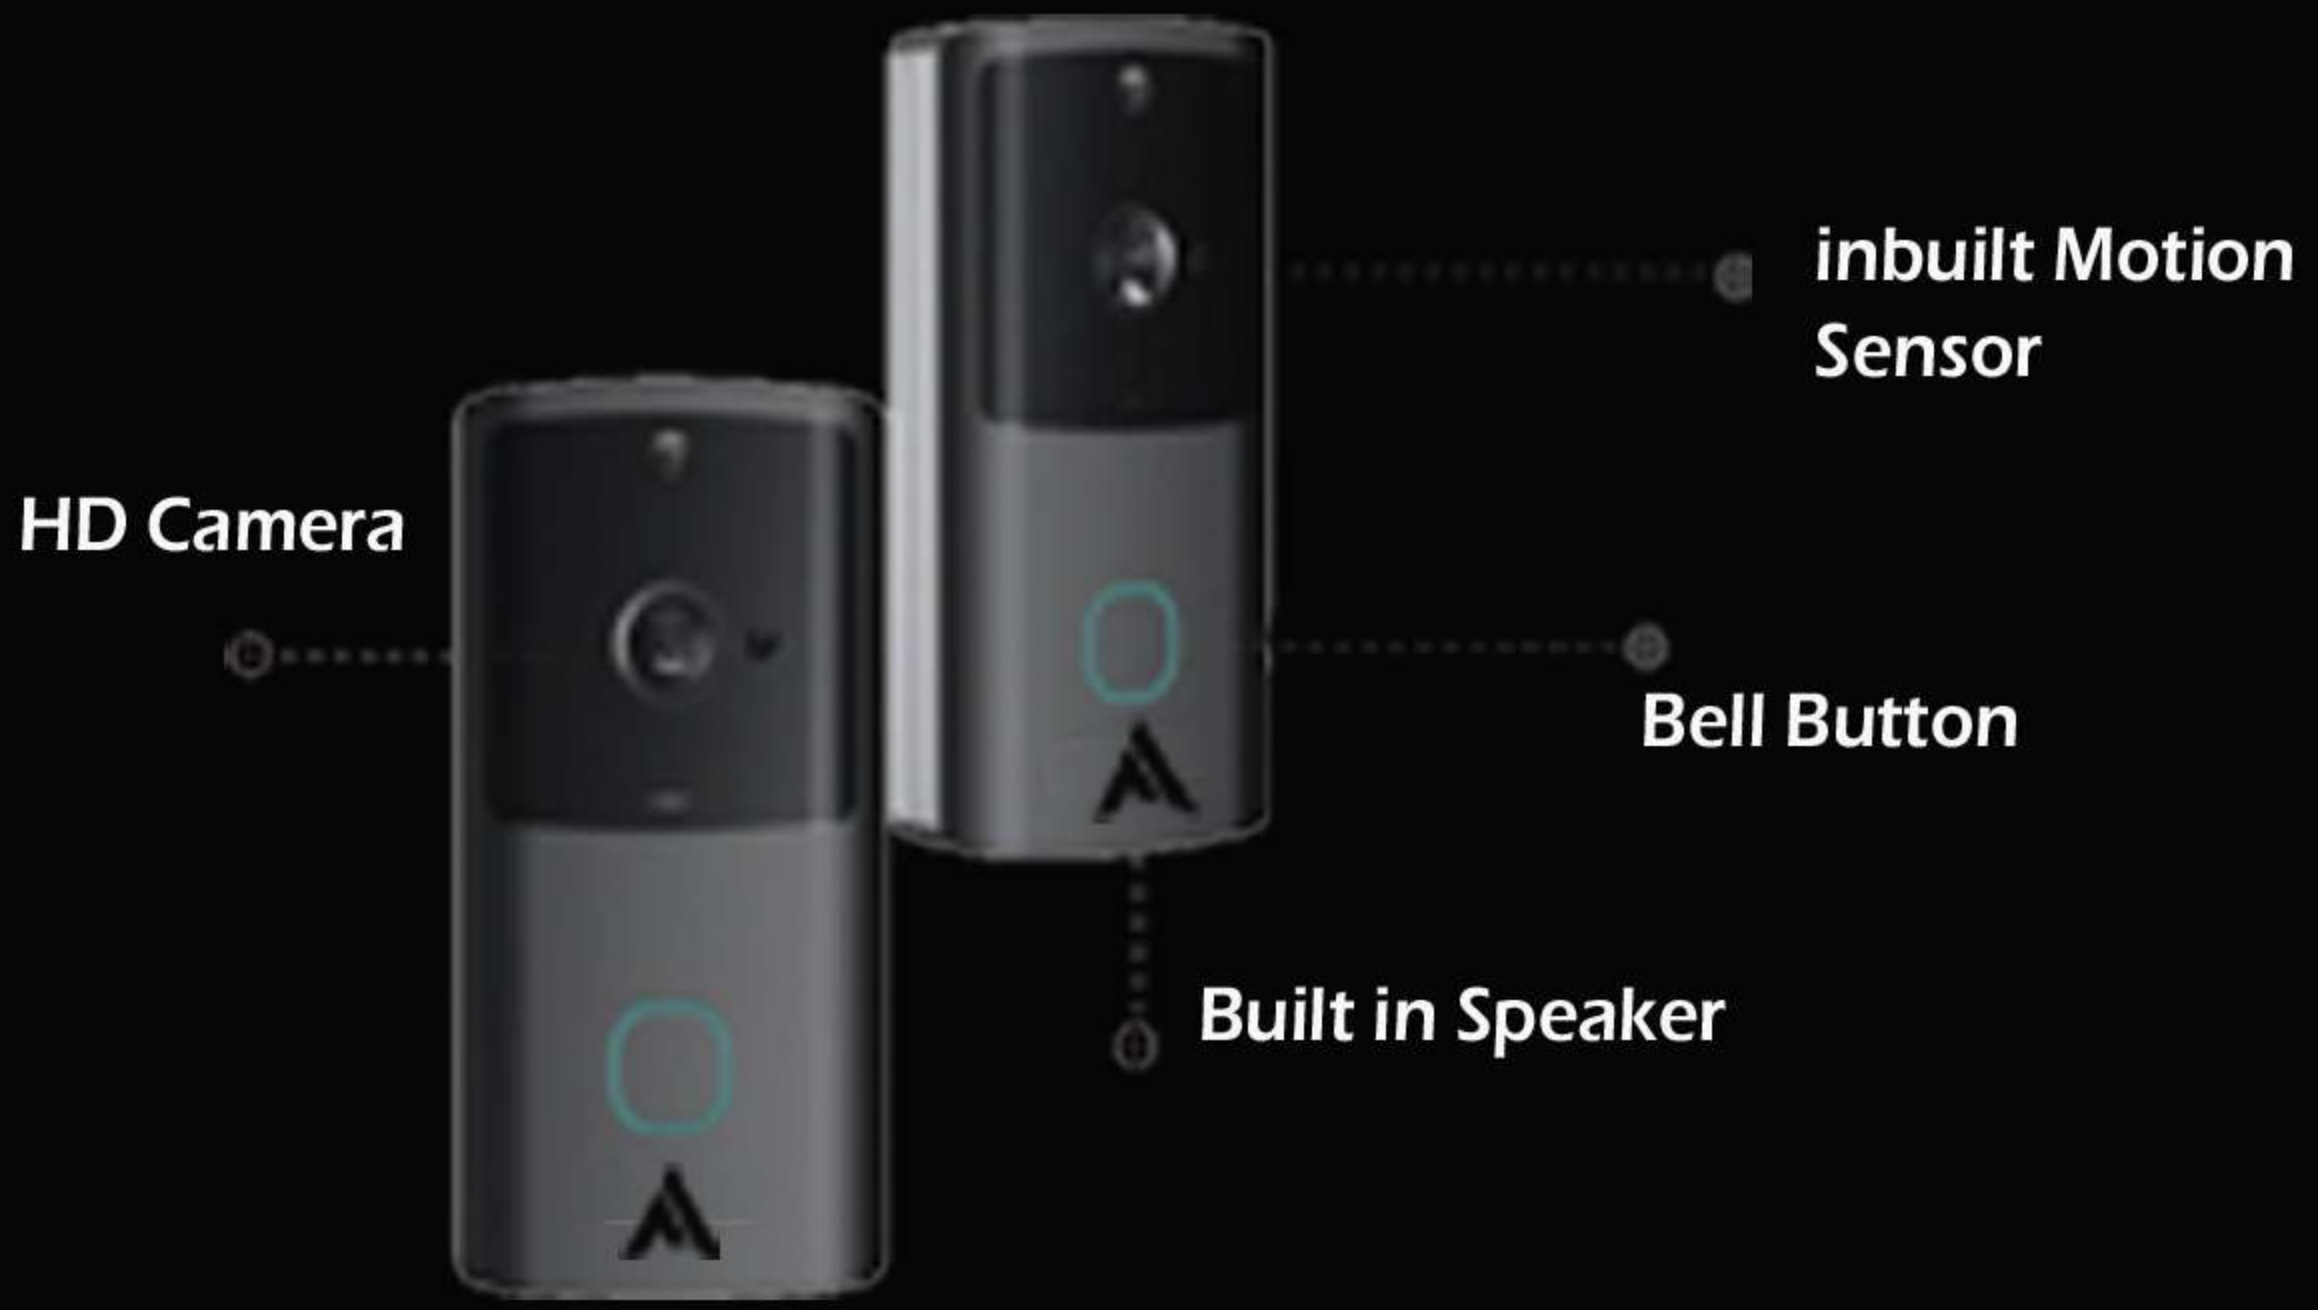

Appointing AIT's Nano Modular Light at your place would mean playing with the light at that place in the most creative manner possible. Install it on a wall, in any design you wish to, it will not only be in-sync with the music of that place but also be mobile enough to keep changing colors when the rhythm of your music changes.

Using AIT's Nano Modular Light would make you feel that your walls have ears. And on hearing you, they empathize with you by changing the light.

WiFi Operated

Schedule Power ON / OFF

Triangular Pattern

Google | Alexa Compatible

Create Any Design With Any Color

Smart Video Door Bell

For authorize easy monitoring to all its user AIT's Smart Video Door Bell is equipped with an inbuilt camera that let anyone using the door bell view the recording of the camera whenever he or she wishes to. This camera is high in resolution with HD view. This camera also works in night vision mode.

- 2 Way Calling
- Motion Detection
- Bell Ring
- HD Resolution

Smart Door Lock

6 Way to unlock

Adapt when employed Sophisticated in look

If we say “No one would be able to enter without your permission, if you are user of AIT Smart Door Lock” that would be too obvious. But if we say “AIT Smart Door Lock would be able to have a complete idea about your door’s surrounding and even let you control the entries and exits from your place via your smartphone” it’d be surprising, or truly shocking.