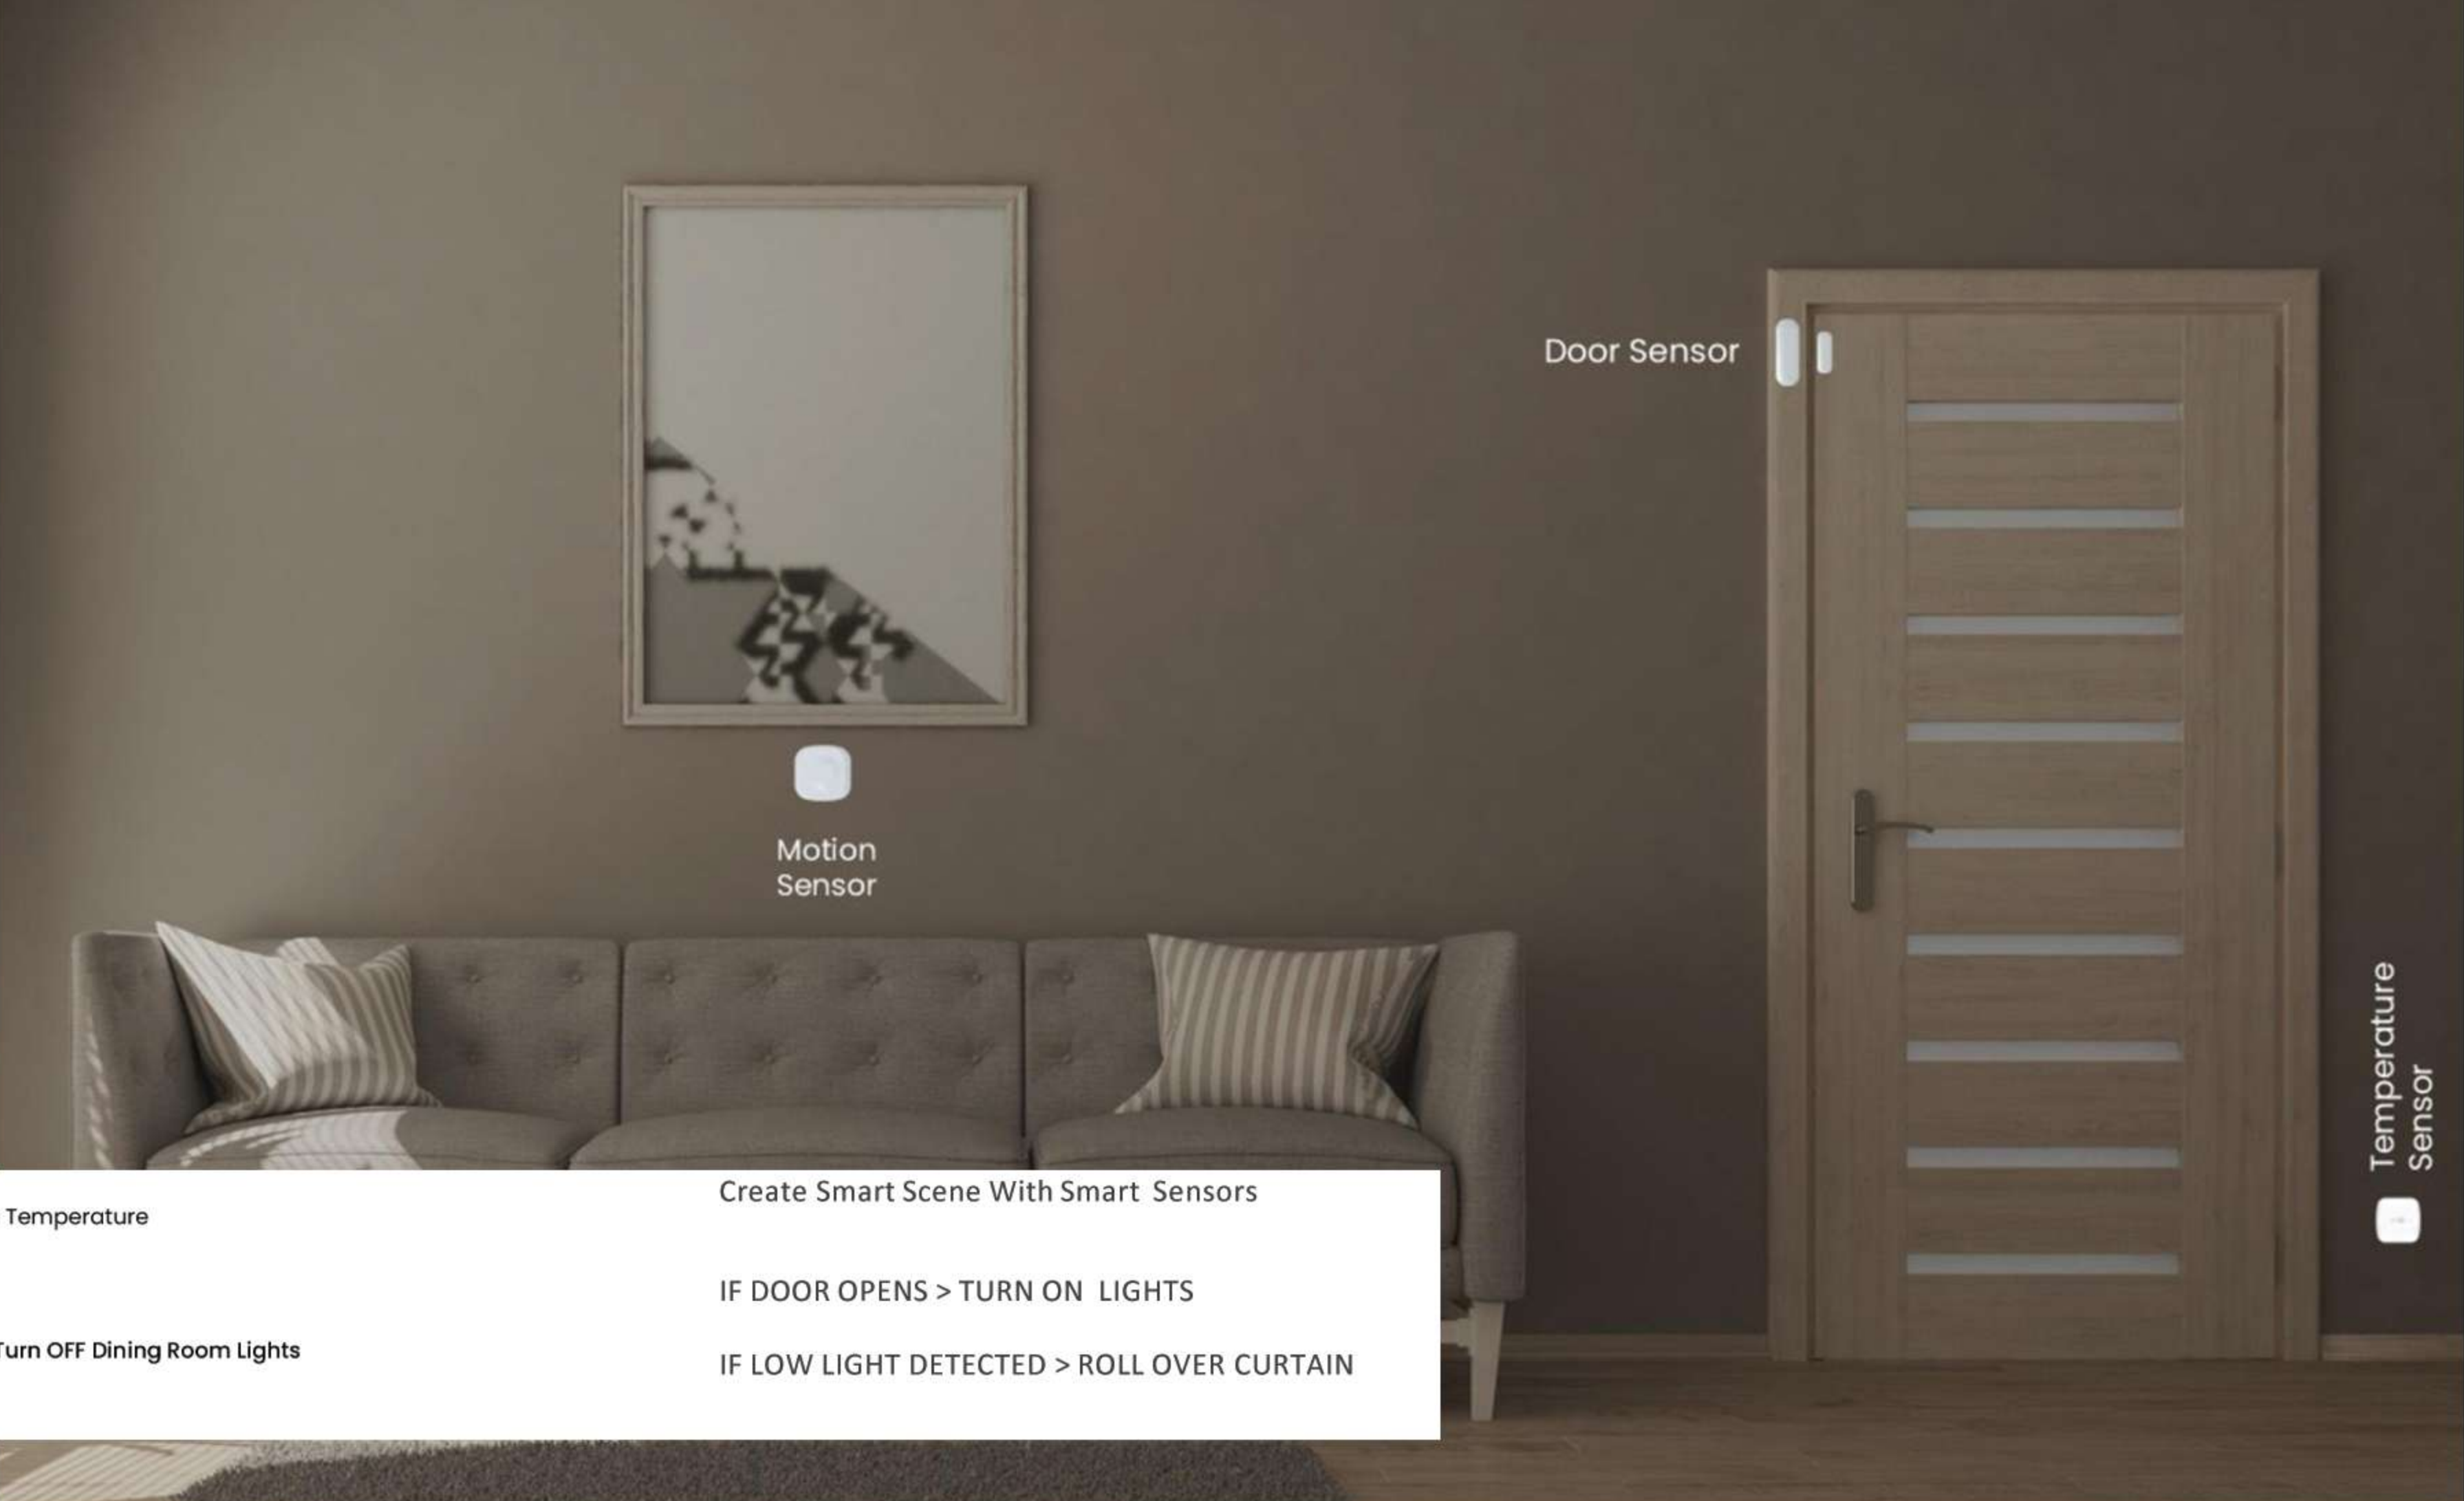

Smart Zigbee Sensors

Operable from anywhere, once connected with a device, AIT's WiFi and Zigbee sensors will report to you any nuisances in the environment of the nearby device. Using this information you can respond accordingly to the situations.

AIT's Zigbee sensors are motion-sensitive and can also detect a water leak. They are also weather sensitive as well as light sensitive. In an integrated fashion AIT's Wi-Fi and Zigbee sensors can instantly respond about AC, door, electrical appliances as well as taps at your place and let you monitor them 24X7 via your smartphone.

Zigbee Motion Sensor

Zigbee Gateway

Zigbee Temperature Sensor

Zigbee Door / Window Sensor

Zigbee Gas Sensor

Zigbee Smoke Sensor

Wi-Fi Smart Gas Valve

Sensors That Keeps You Connected

AIT's Zigbee sensor consume zero electricity, yet establishing wireless communication with all your devices.

Create Smart Scene With Smart Sensors

IF DOOR OPENS > TURN ON LIGHTS

IF LOW LIGHT DETECTED > ROLL OVER CURTAIN